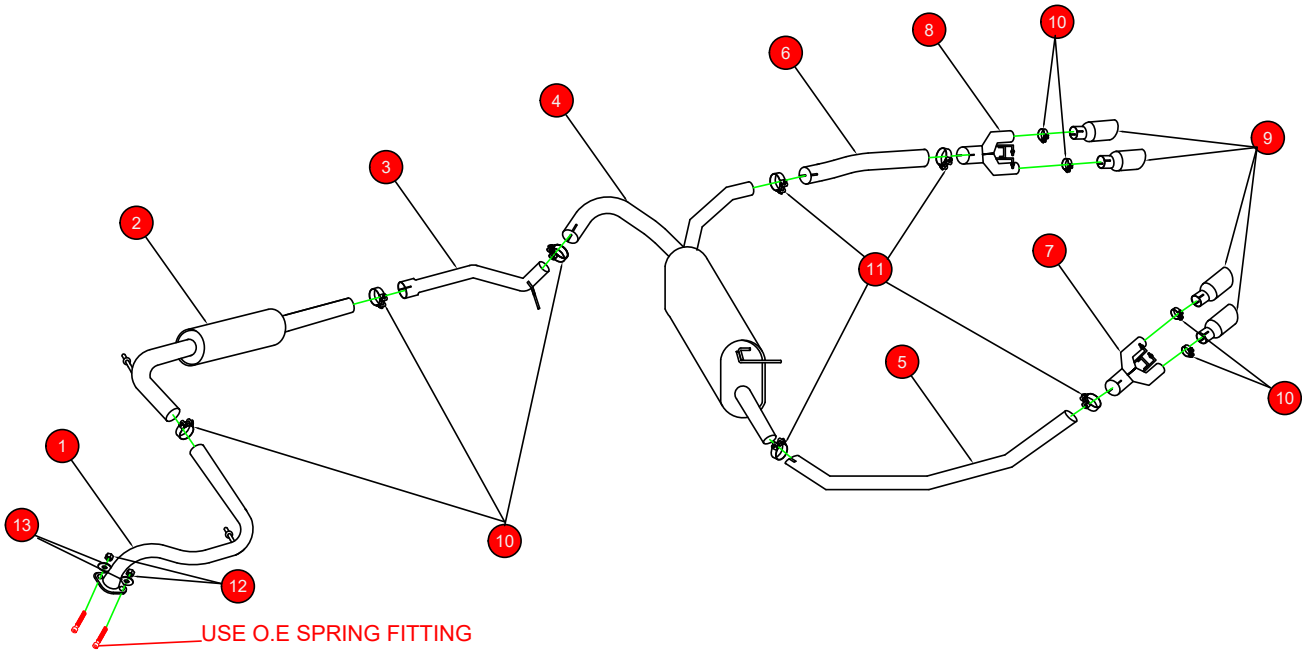

Case 7

CAR	Honda Civic Type R 2.0 Turbo	PART NO.	SHD013
YEAR	2015-2017	FIT KITS	209FK
NOTES	Where not supplied use original fittings	FEATURES	Pipe Diameter:- 63.5mm, 2.5"

NO.	PART NO.	DESCRIPTION	QTY
1	235HA	Front Pipe	1
2	236HA	Centre Silencer	1
3	237HA	Link Pipe	1
4	238HA	Rear Silencer	1
5	239HA	L/H Trim Connecting Pipe	1
6	240HA	R/H Trim Connecting Pipe	1
7	241HA	L/H Collector Pipe	1
8	242HA	R/H Collector Pipe	1
9	Z023.10061	Daytona Trim	4
Fit Kit			
10	Z016.10064	Heavy Duty Clamp	7
11	Z016.10002	51-55 Clamp	4
12	Z017.10063	M8 Nut	2
13	Z017.10825	M8 x 25mm Washer	2